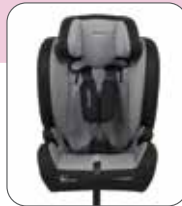

Easy, stand-alone fold | Car seat and carrycot compatibility | Telescopic handle
Adjustable footrest | No Rain Cover

Babylo Enfasafe R129 i-Size Spirit

15 MTHS TO 12 YEARS

84070
€179

1/2/3 Car Seat
 Double anchorage system
 ISOFIX base and Top Tether system for a secure fit
 Insert cushion for child up to 87cm
 Multiple headrest positions to grow with the child
 5-Point safety harness with adjustable tightening strap
 Luxury, durable and super soft fabrics